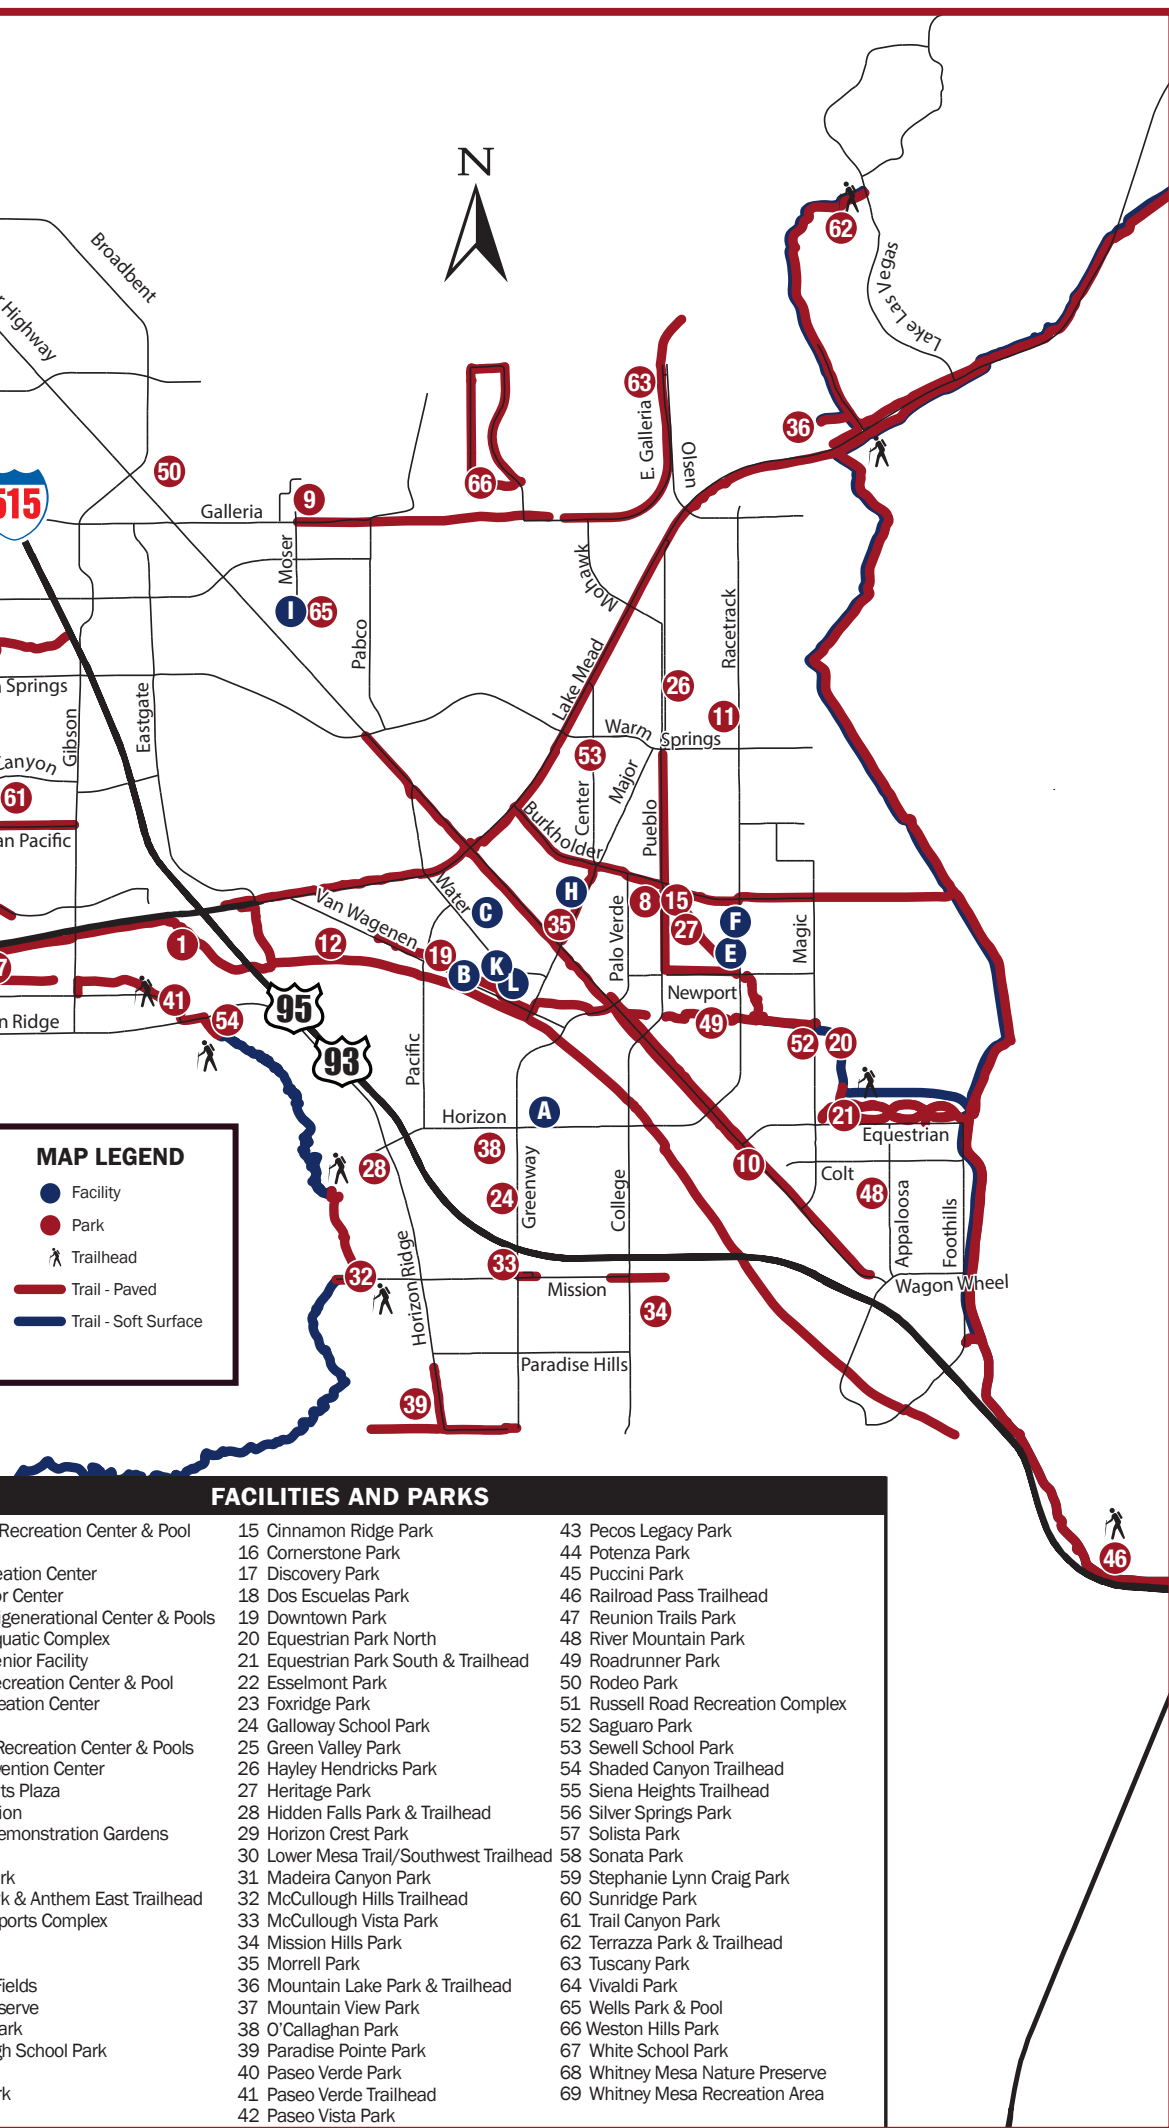

Open Gym

Participate in various court games, such as volleyball and basketball. Check the online gym calendar or visit the front desk for activity schedules and policies. A Participant ID card is required.

Participant ID Card

Show your Participant ID card to enjoy select amenities and participate in free classes. Get your card at any recreation center. A new card or renewal is (resident prices) $25 for adults, $5 for youth and teens, and free for seniors and veterans/military. A replacement card is $5.

Pickleball

Gym availability at the Downtown Recreation Center is subject to change. Please check with the front desk for activity schedules and policies. A Participant ID card is required.

Racquetball Courts

Players ages 7-12: signed waiver and a parent on the court; ages 13-17: waiver signed by a parent/guardian on file. Reservations accepted up to 7 days in advance for patrons without memberships. $4 per person per hour (resident price). Reservations accepted up to 14 days in advance for patrons with memberships (see the Memberships page). Be prompt or your court may be relinquished. Check each recreation center for availability.

Renew Active

Renew Active is a fitness benefit available to UnitedHealthcare Medicare Focus Medicare Advantage Plan members that includes unlimited use of the multi-fitness room or pool for lap swimming.

Rock Climbing Wall

Open rock wall climbing at Henderson Multigenerational Center from 4:00 p.m. to 7:00 p.m. Tuesday and Thursday and 11:00 a.m. to 2:00 p.m. Saturday. Climbers must be at least 8 years of age. Climbers under the age of 12 must be accompanied by an adult. $6 per hour, $3.50 for a half hour (resident prices). For climbing wall rentals, see the Rentals page.

Silver Sneakers

Silver Sneakers members can use the multi-fitness center or lap swim with unlimited visits at these locations: BMRC, DRC/BMI, DSC, HMG/C/HMIP/HMCP, HPAC, HPSF, SSOP, VVRC, Wells, WRRC/WRIP.

Walleyball

Play volleyball on a racquetball court. Reservations accepted up to 7 days in advance. Any alteration to equipment and your court may be relinquished without refund. $12/court/hour (bring exact change).

Other Facilities

The Henderson Convention Center, Henderson Events Plaza and Henderson Pavilion host a wide variety of signature and special events year round. These facilities may also be rented for meetings, conventions, performances, concerts, weddings and special events. See each facility's section in this issue, as well as the Rentals page.

All facilities are ADA accessible.

R = Facility that can be reserved *Pool area only; not accessible year round.

Resident rate listed | non-residents add 15%