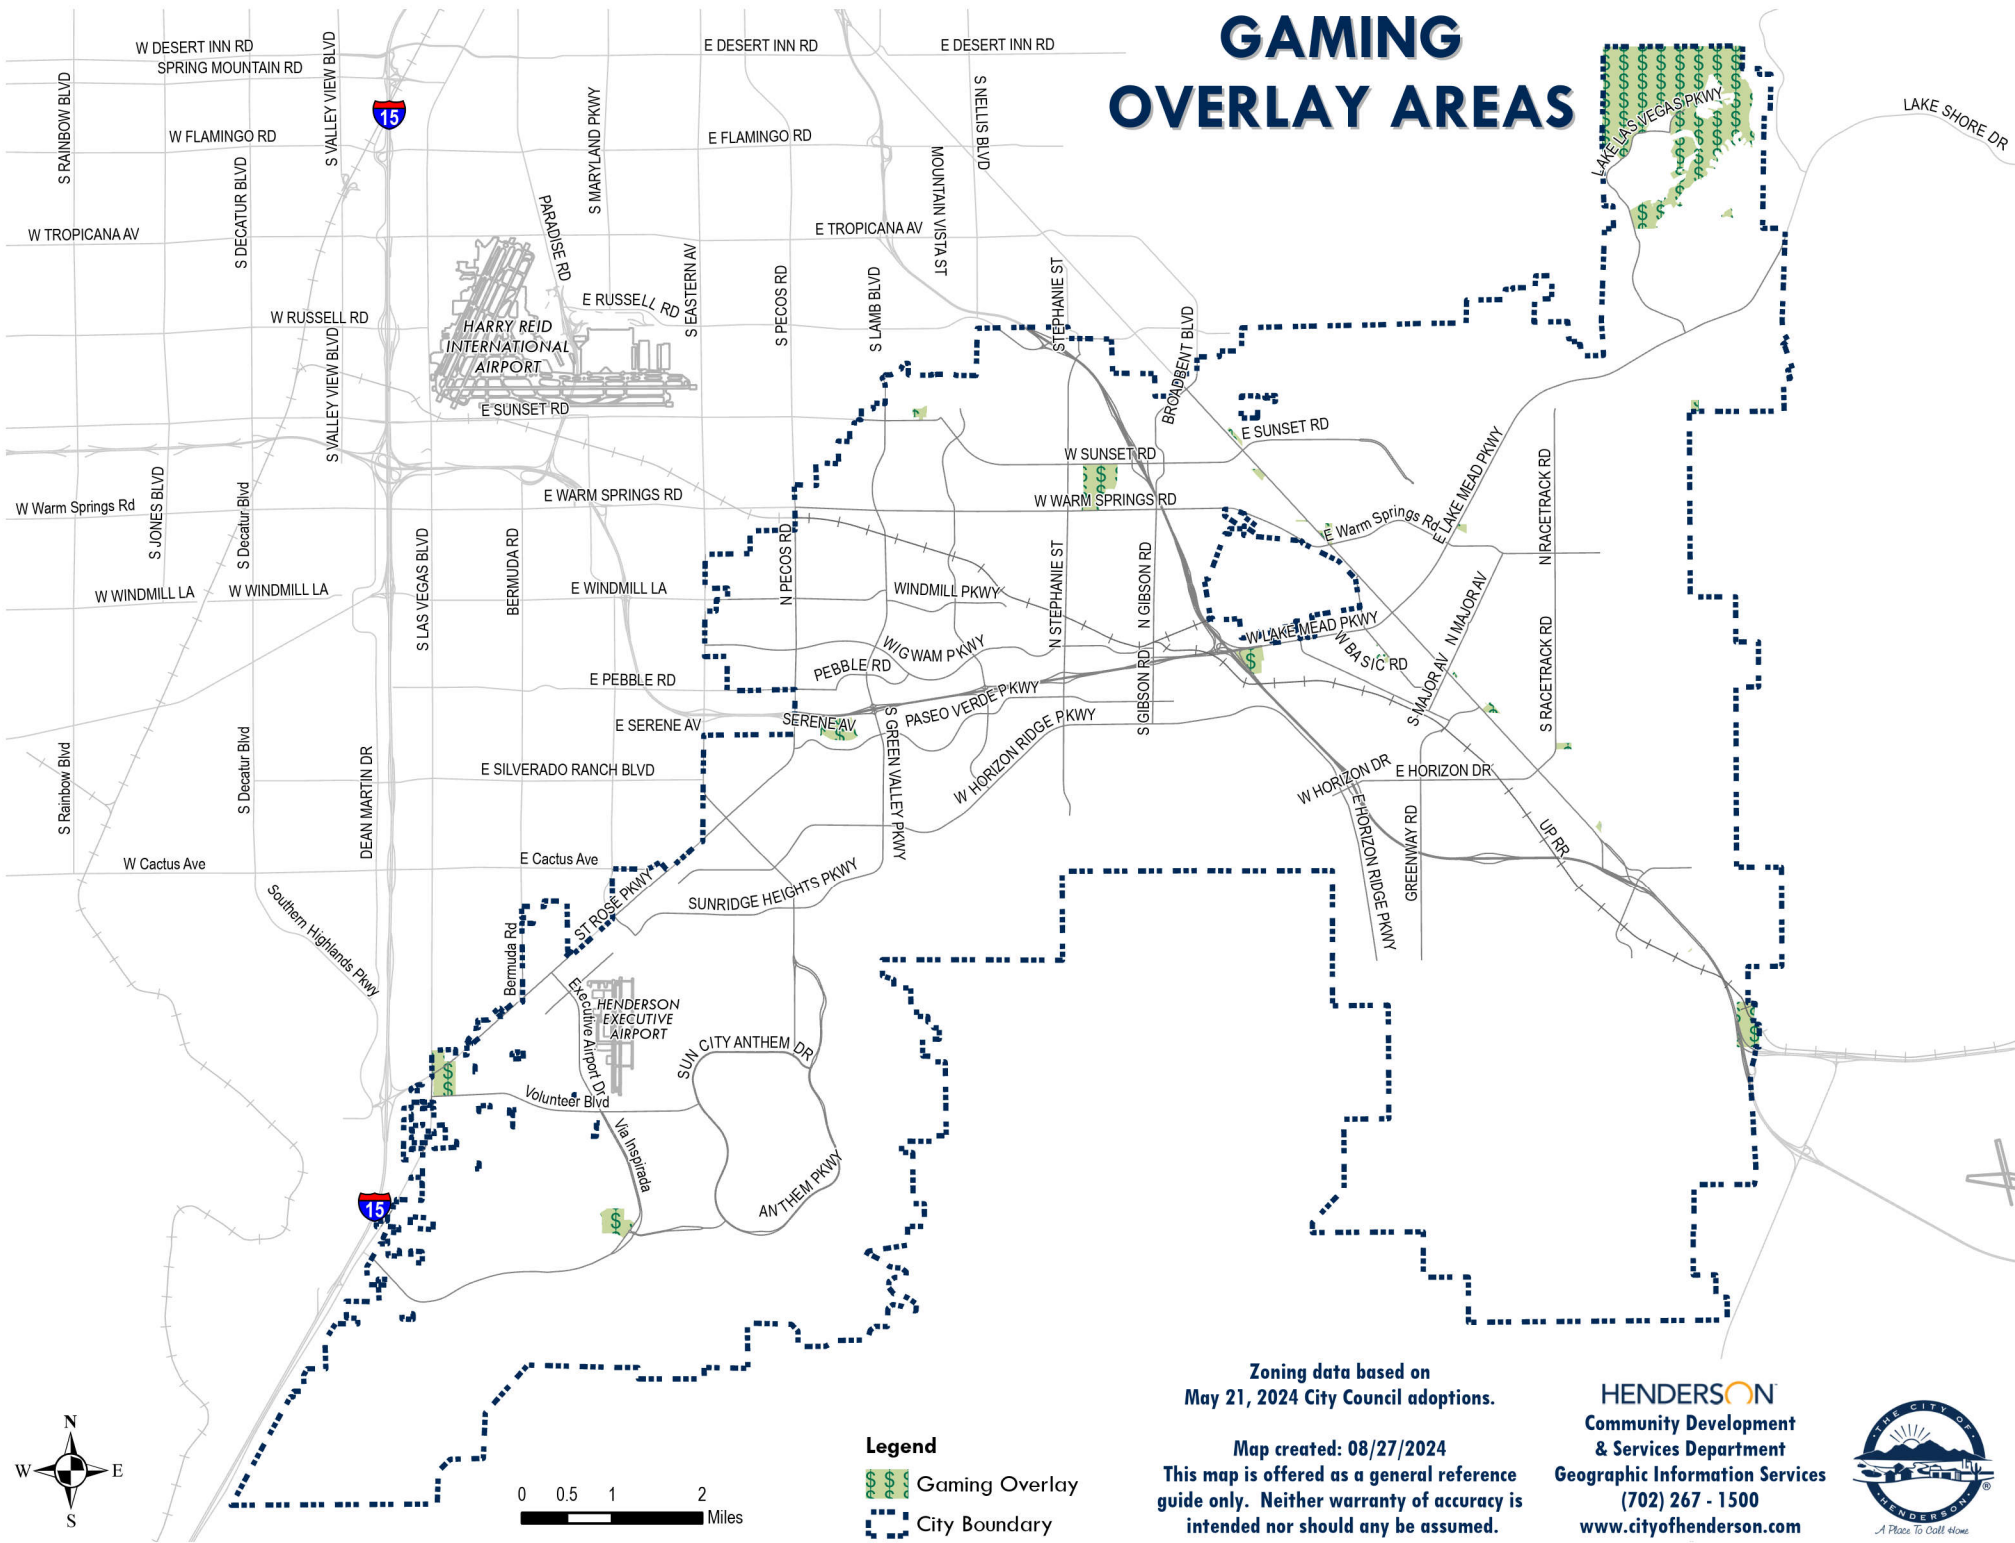

GAMING OVERLAY AREAS

Legend
■ Gaming Overlay
 City Boundary

0 0.5 1 2
Miles

Zoning data based on
 May 21, 2024 City Council adoptions.

Map created: 08/27/2024
 This map is offered as a general reference
 guide only. Neither warranty of accuracy is
 intended nor should any be assumed.