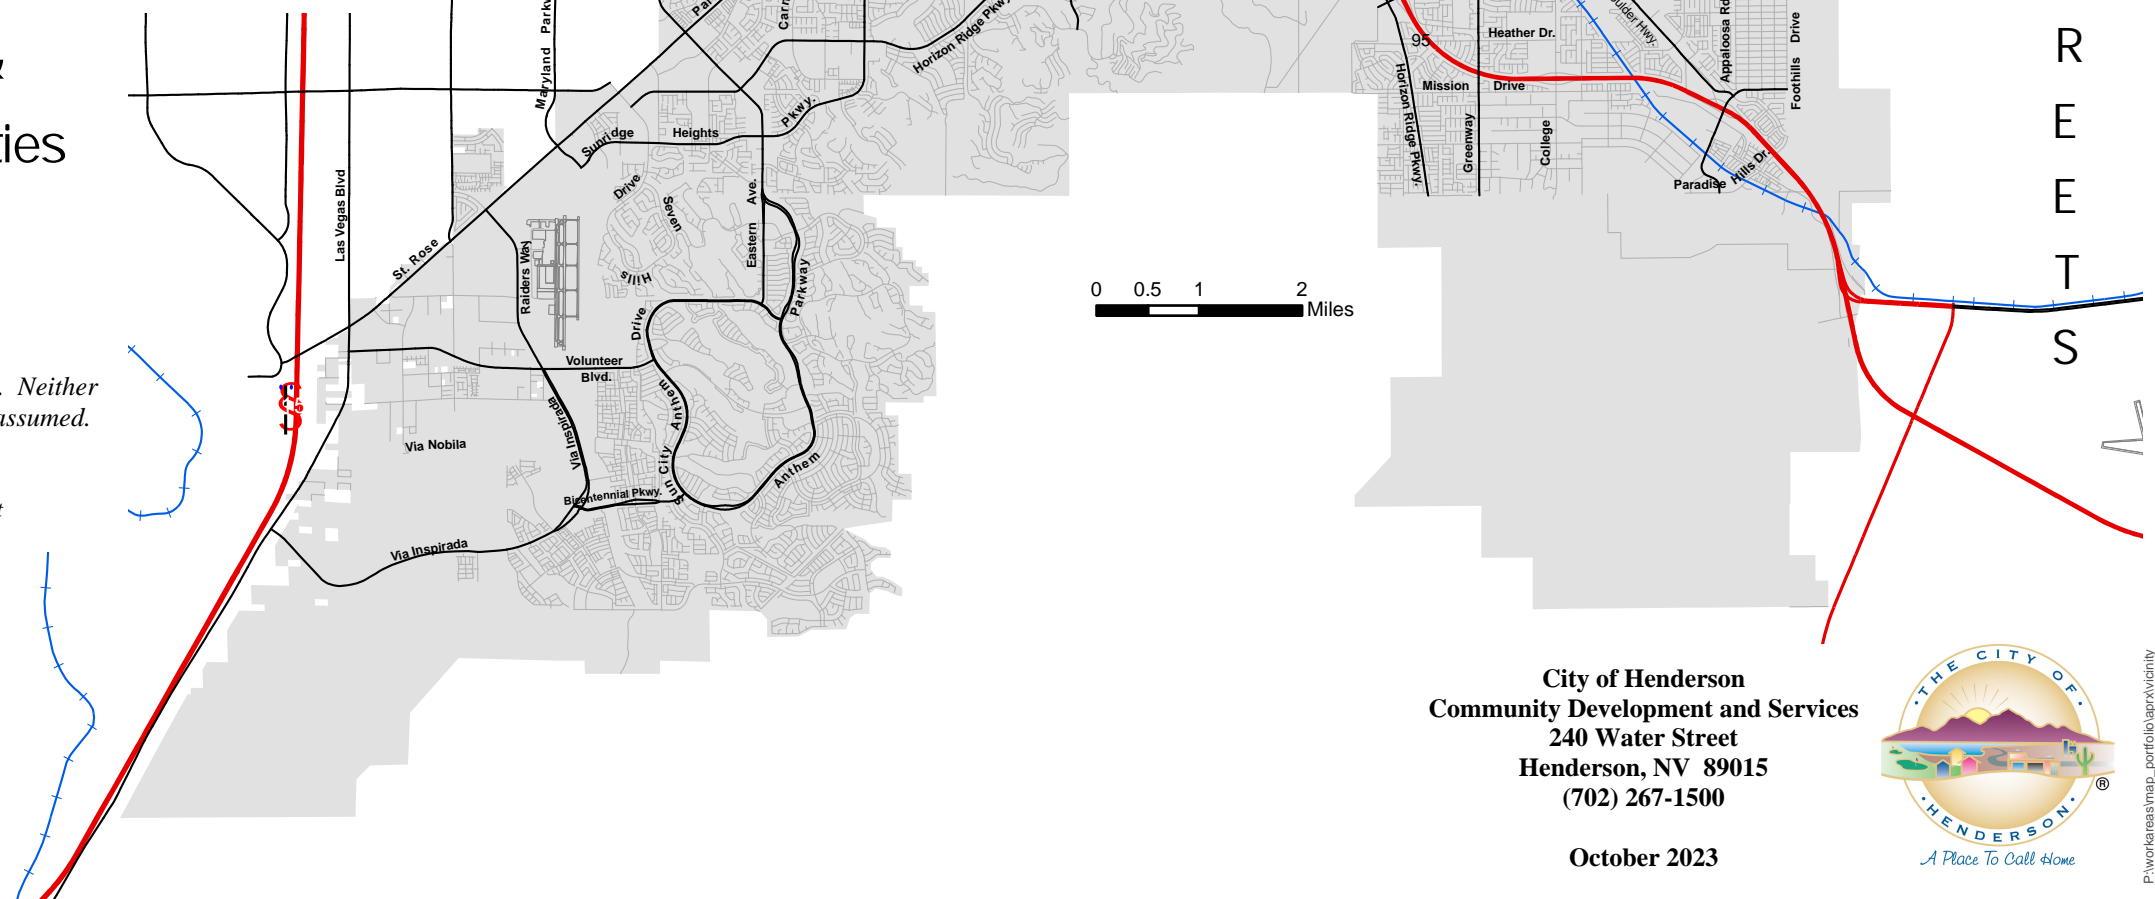

City of Henderson & Surrounding Communities

Maps available on the web:
<http://www.cityofhenderson.com/>

This map is offered as a general reference guide only. Neither warranty of accuracy is intended nor should any be assumed.

Based on Projected Coordinate System:
 NAD83, StatePlane NV East FIPS 2701 Feet

H
E
N
D
E
R
S
O
N

S
T
R
E
E
T
S

City of Henderson
 Community Development and Services
 240 Water Street
 Henderson, NV 89015
 (702) 267-1500