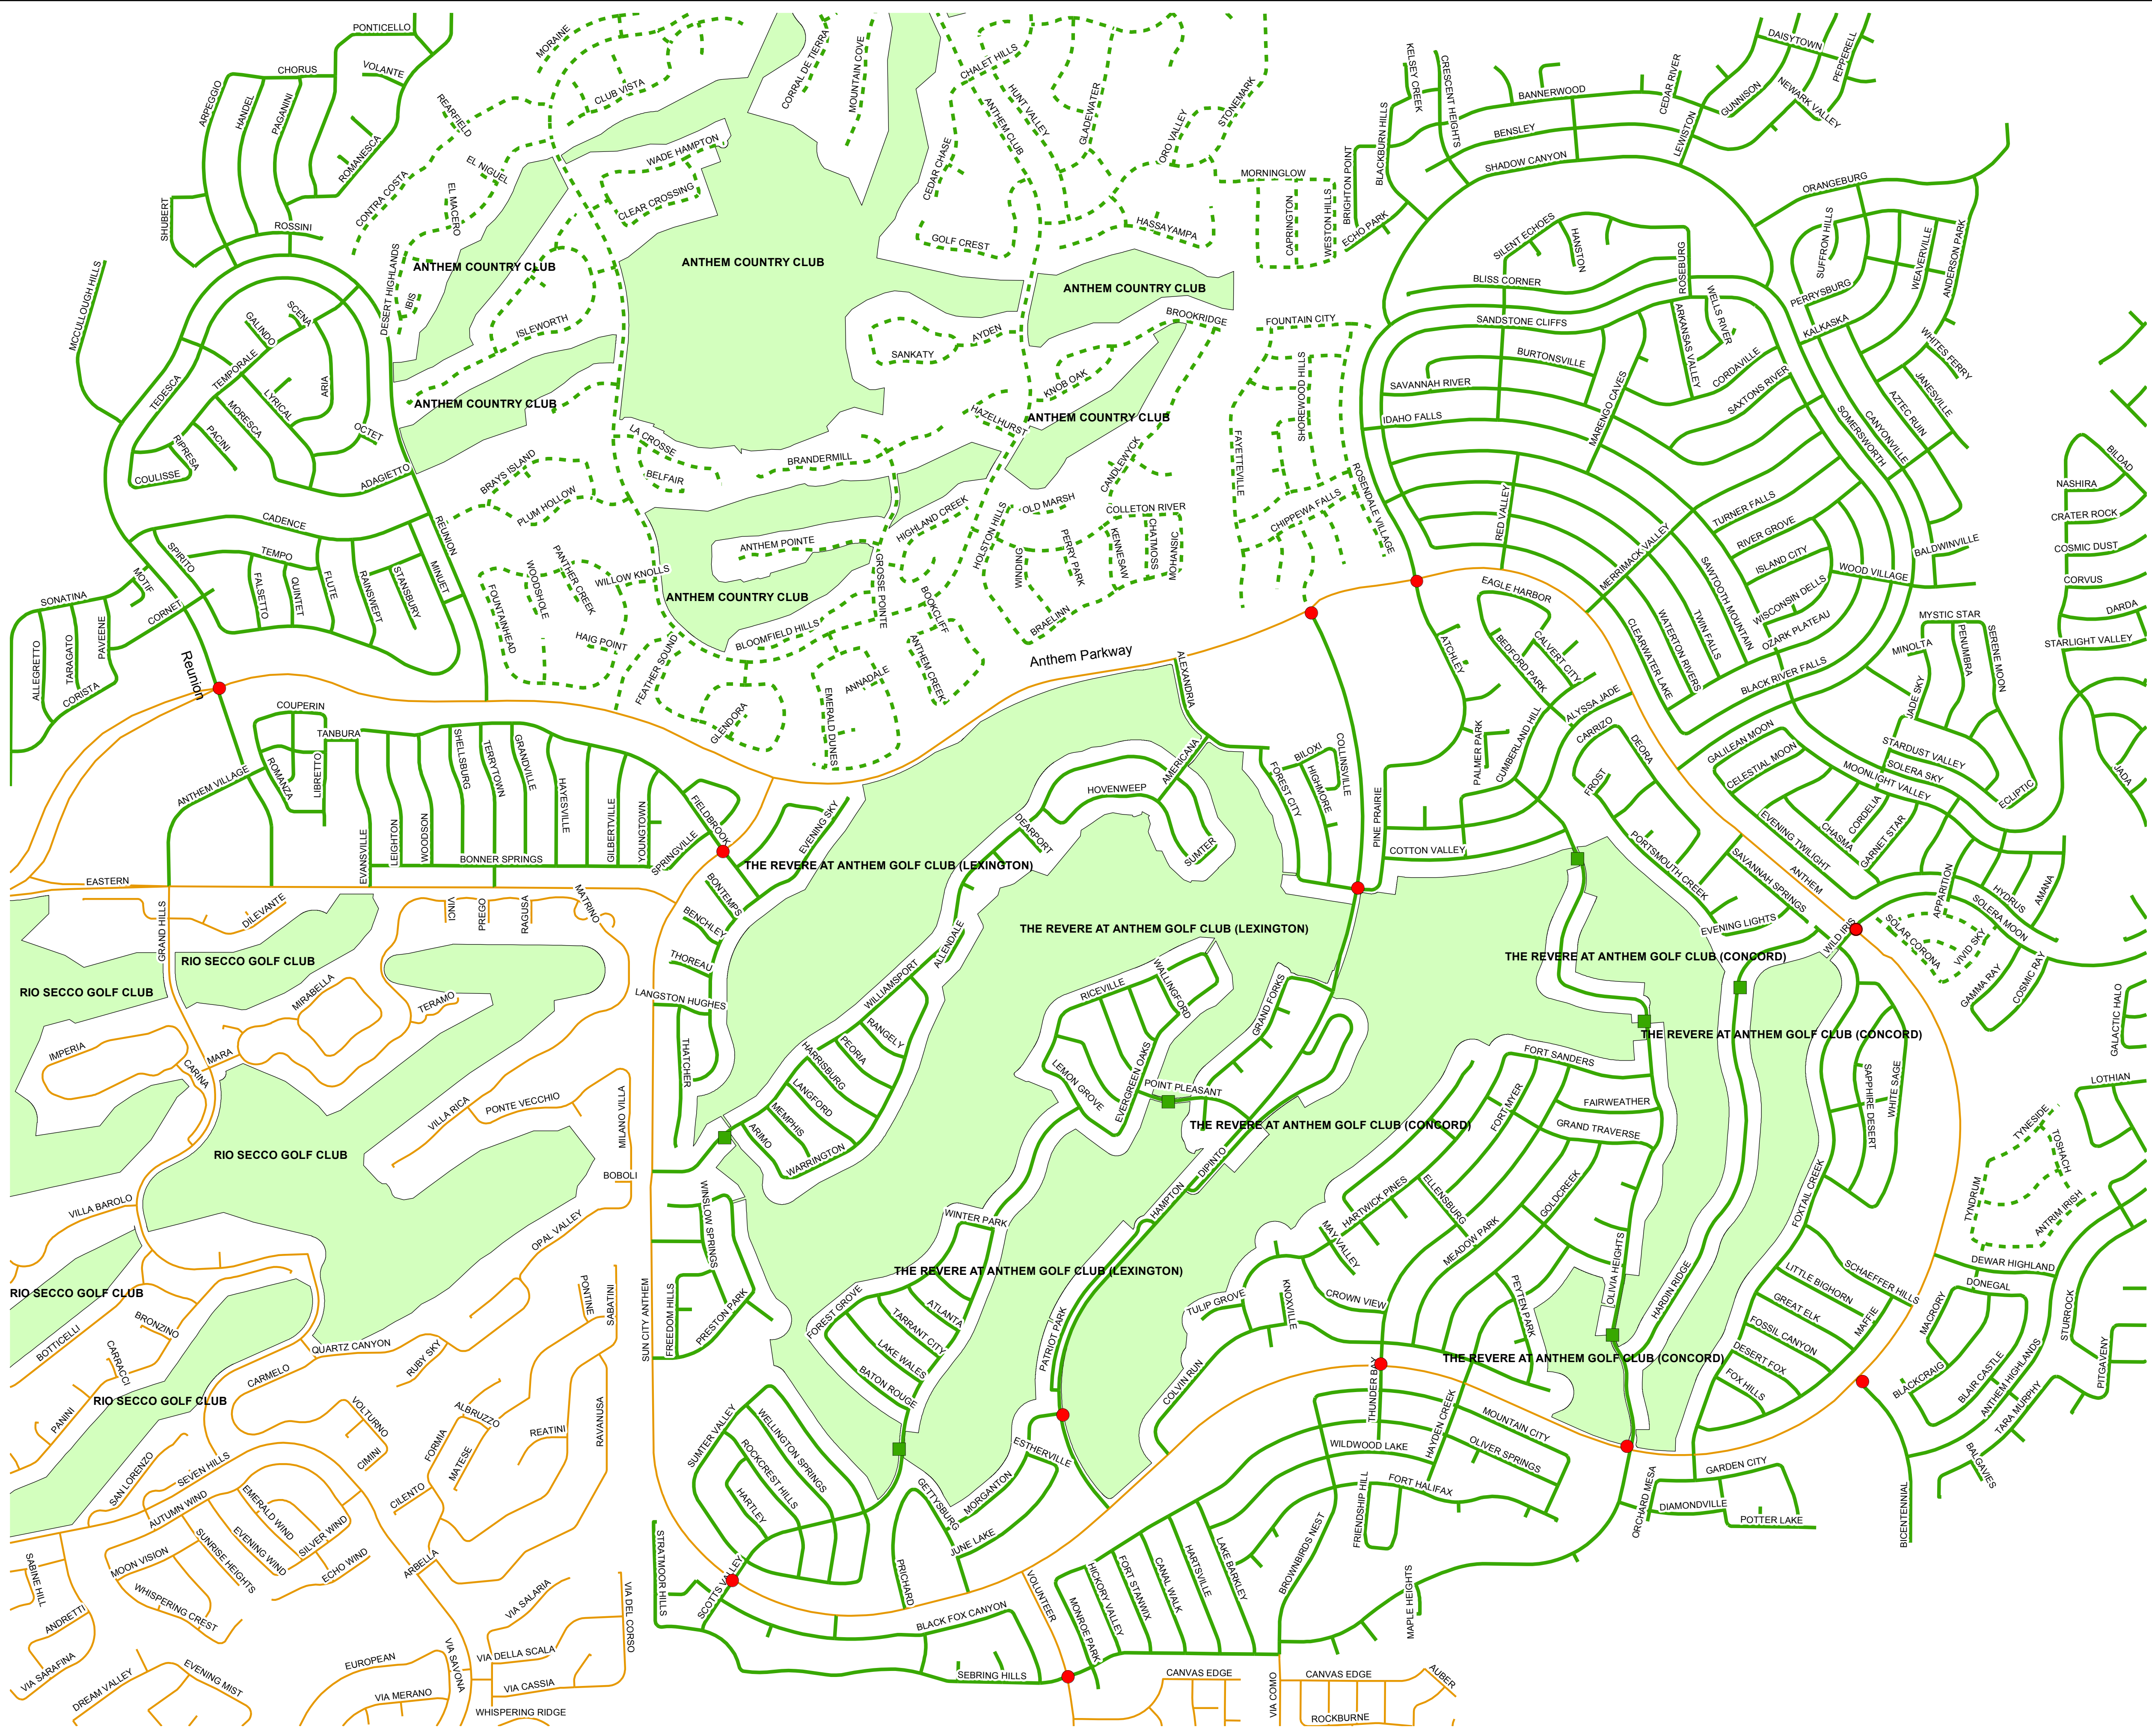

City of Henderson Permissible Golf Cart Operation Street Map

Del Webb - Anthem

Legend

HENDERSON STREETS Golf Cart Permissible

-  No
-  Yes (Public Street)
-  Yes (Private Street)
-  Golf Courses
-  City of Henderson Boundary
-  Crossing Location
-  Ex. At-Grade Golf Cart Xing

Henderson Municipal Code (HMC)
HMC 10.62.010 [2425]

0 400 800 1,600 Feet

Geographic Information Systems

Public Works Department

Traffic Engineering Division

June 4, 2014