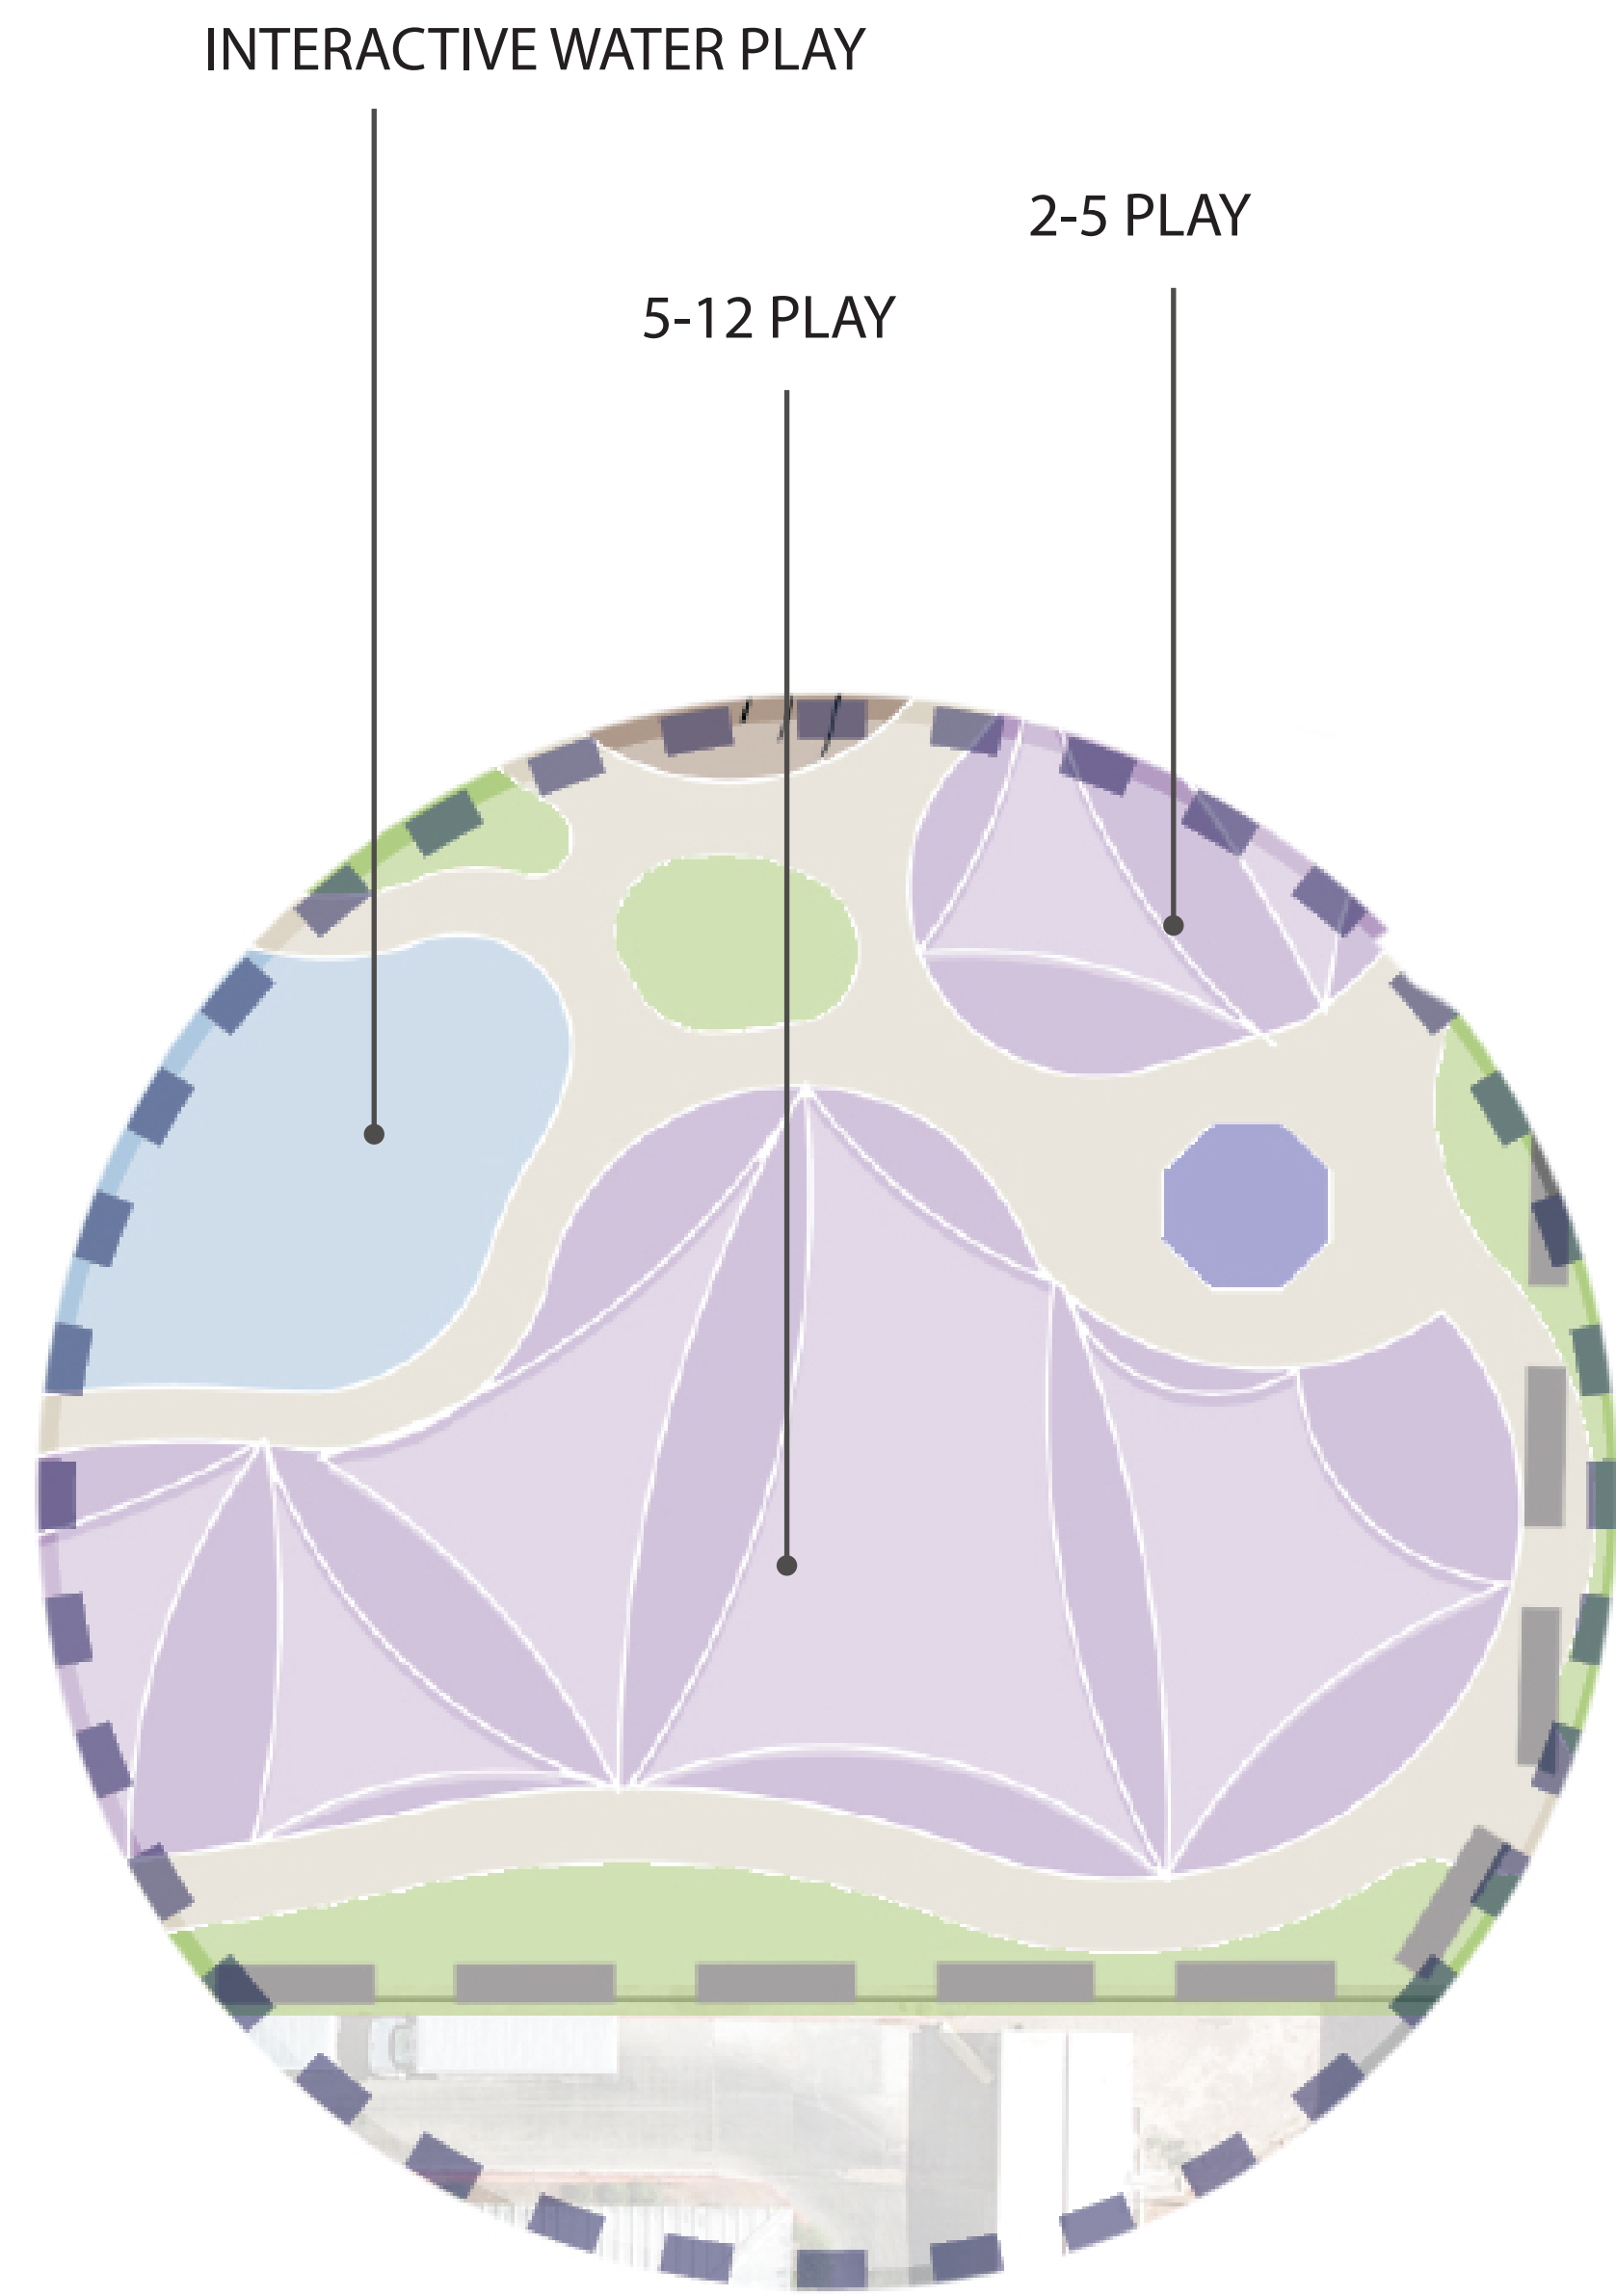

Beeb Ball/Baseball

Drought Tolerant Landscape Area

Soccer (170' x 115')

Shaded Picnic Area

Interactive Sensory Garden

Parking (100 stalls)

Entry Gateway

Plaza

Interactive Water Play

Community Building (10,000 SF)

Decorative Sound Wall

Soccer Rink

Basketball

Restroom

Multi-Use Sport Court

Shaded Bankshot

Stage and Shaded Amphitheater Seating

Shaded 2-5 Year Old Adaptive Play Area

Shaded 5-12 Year Old Adaptive Play Area

ADAPTIVE SOCCER

SOCCER RINK

BASKETBALL

EXHIBIT A: PLAN ENLARGEMENT

SENSORY GARDEN

STAGE

MULTI USE COURT

EXHIBIT B: PLAN ENLARGEMENT

INTERACTIVE WATER PLAY

5-12 PLAY

2-5 PLAY

EXHIBIT C: PLAN ENLARGEMENT

Adaptive Use Park Concept B
Henderson, NV