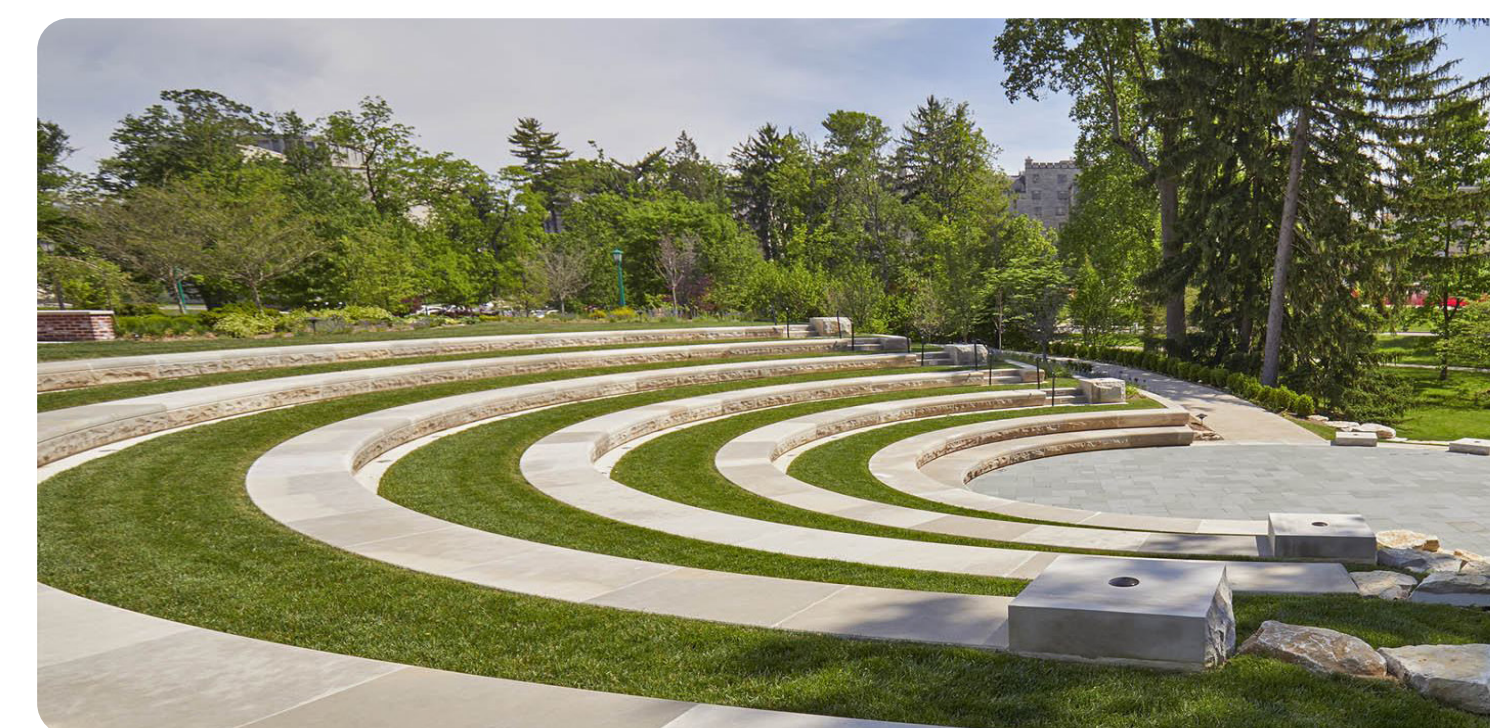

Beeb Ball/Baseball

Drought Tolerant Landscape Area

Soccer (170' x 115')

Shaded Picnic Area

Interactive Sensory Garden

Parking (100 stalls)

Entry Gateway

Plaza

Interactive Water Play

Community Building (10,000 SF)

Decorative Sound Wall

Soccer Rink

Basketball

Restroom

Multi-Use Sport Court

Shaded Bankshot

Stage and Shaded Amphitheater Seating

Shaded 2-5 Year Old Adaptive Play Area

Shaded 5-12 Year Old Adaptive Play Area

ADAPTIVE SOCCER

SOCCER RINK

BASKETBALL

EXHIBIT A: PLAN ENLARGEMENT

SENSORY GARDEN