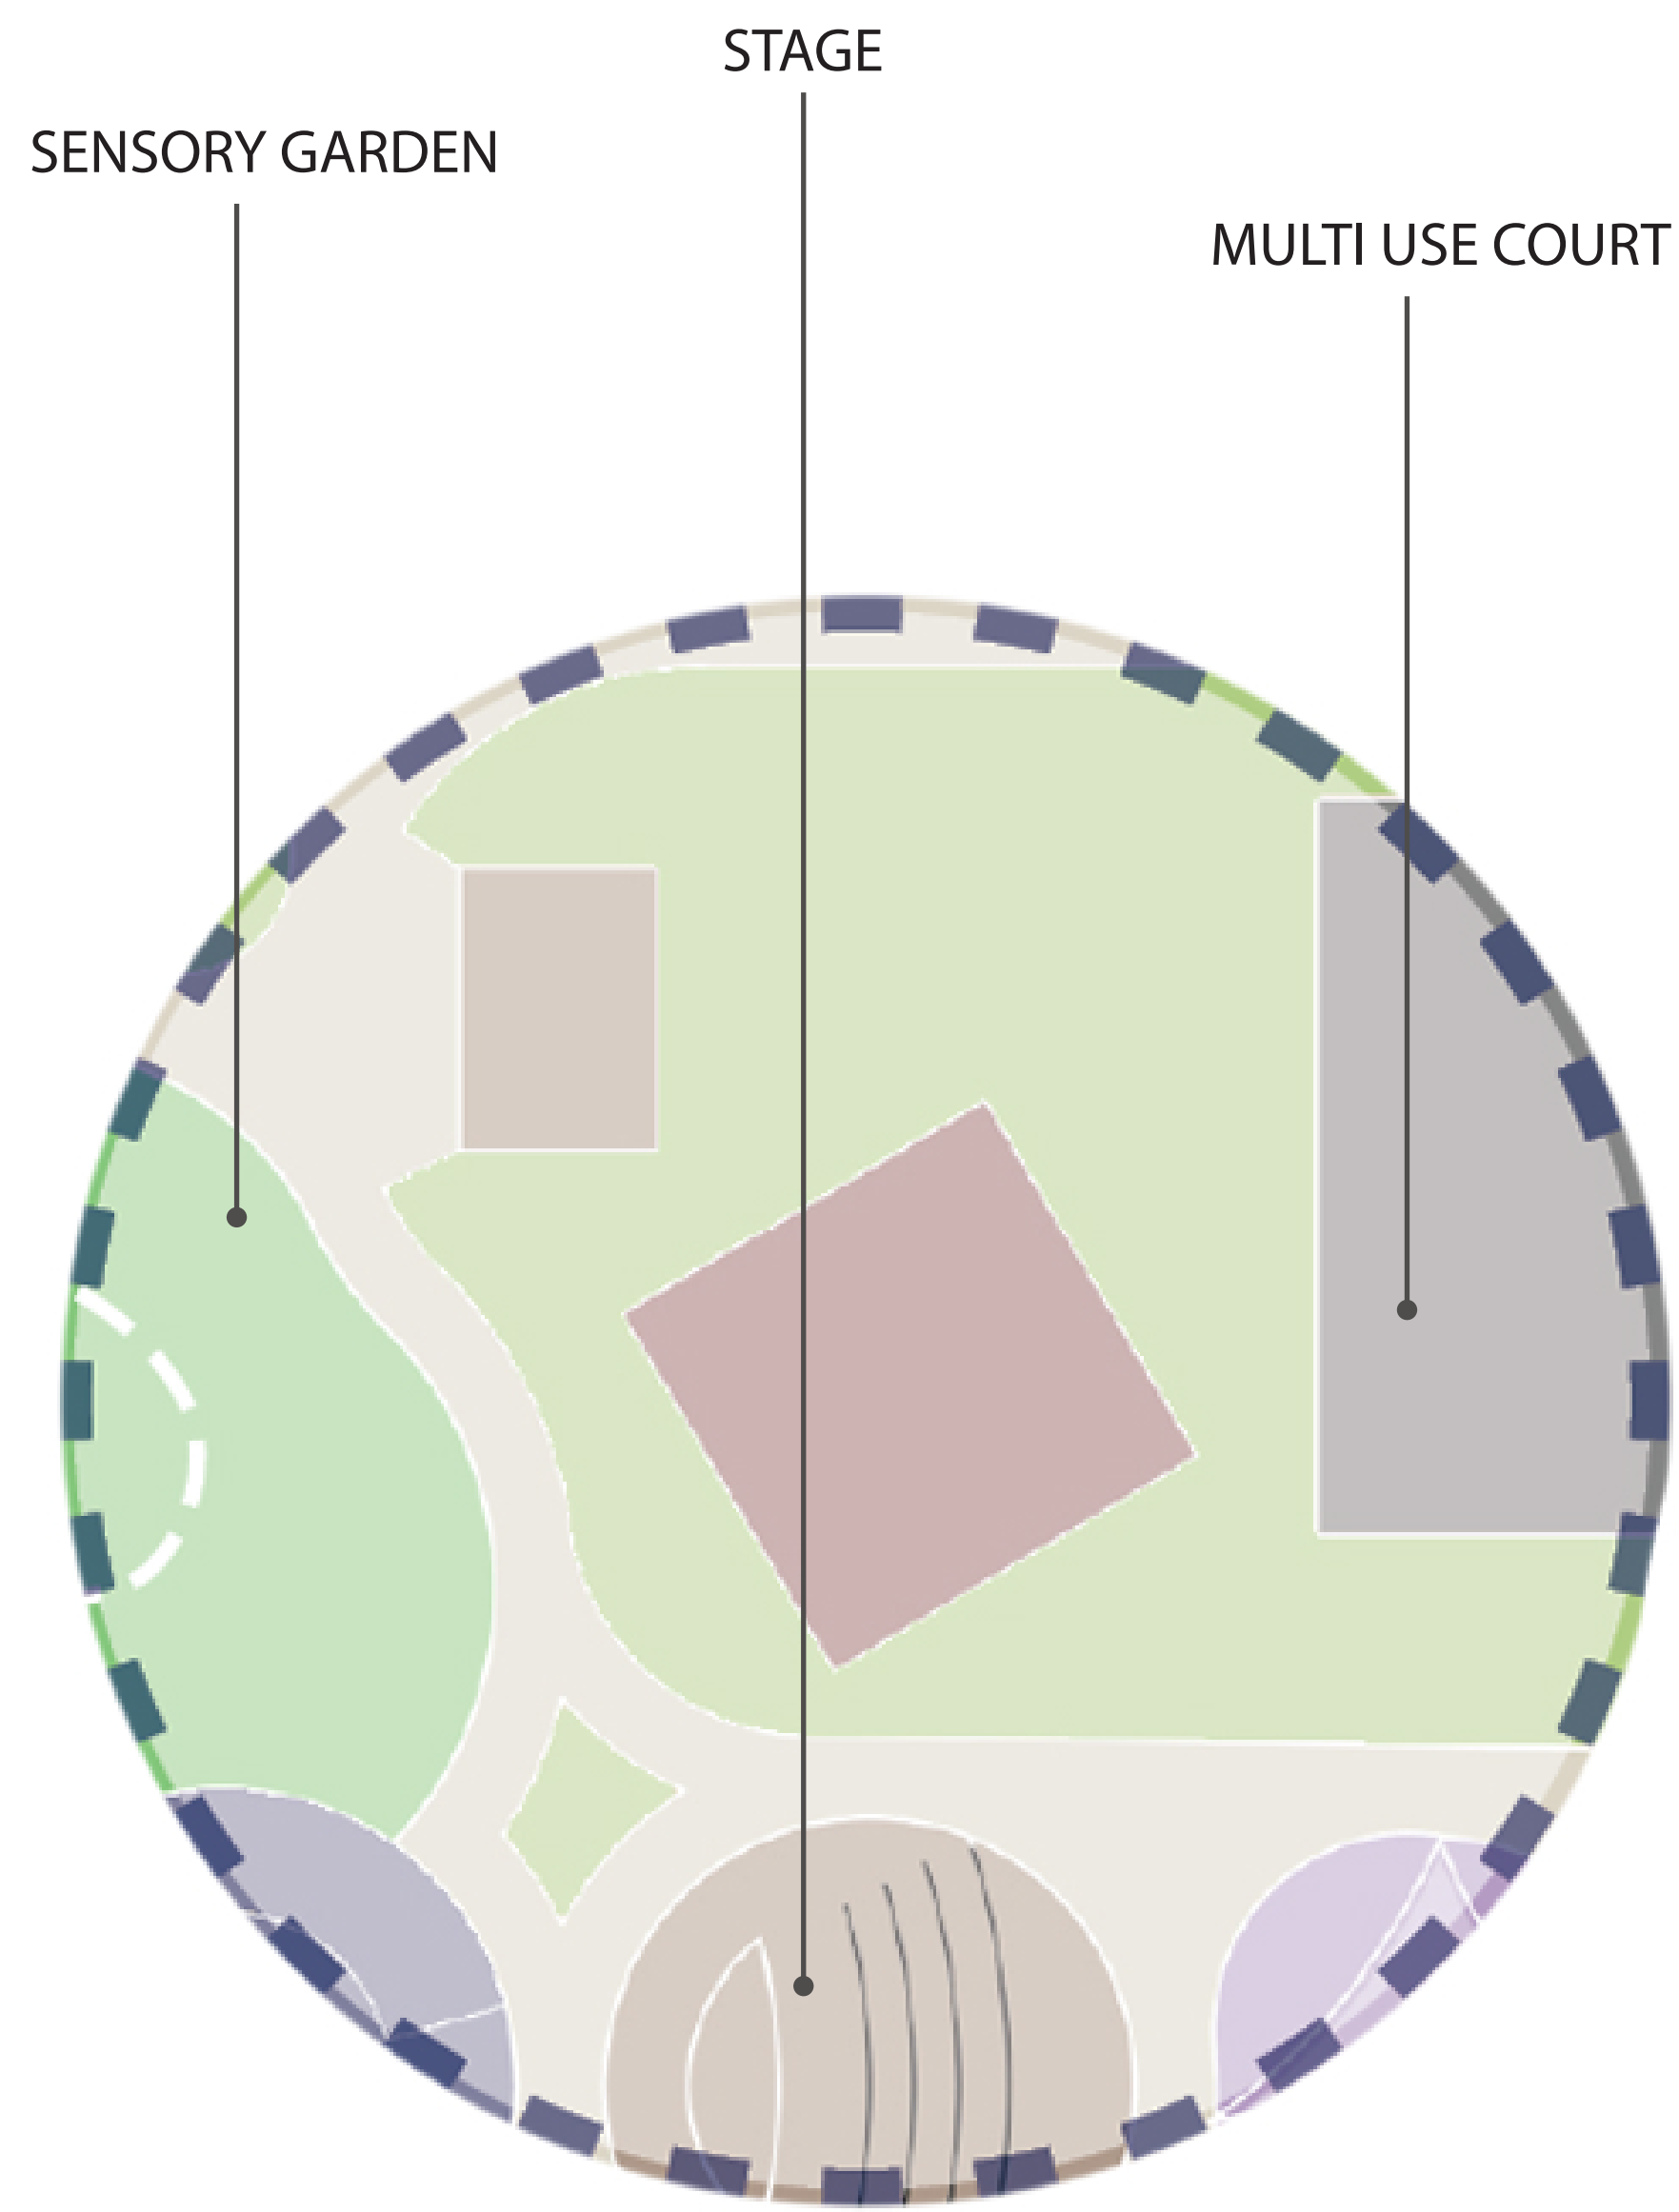

Beeb Ball/Baseball

Drought Tolerant Landscape Area

Soccer (170' x 115')

Shaded Picnic Area

Interactive Sensory Garden

Parking (100 stalls)

Entry Gateway

Plaza

Interactive Water Play

Community Building (10,000 SF)

Decorative Sound Wall

Soccer Rink

Basketball

Restroom

Multi-Use Sport Court

Shaded Bankshot

Stage and Shaded Amphitheater Seating

Shaded 2-5 Year Old Adaptive Play Area

Shaded 5-12 Year Old Adaptive Play Area

ADAPTIVE SOCCER

SOCCER RINK

BASKETBALL

EXHIBIT A: PLAN ENLARGEMENT

SENSORY GARDEN

STAGE

MULTI USE COURT

EXHIBIT B: PLAN ENLARGEMENT

INTERACTIVE WATER PLAY

5-12 PLAY

2-5 PLAY

EXHIBIT C: PLAN ENLARGEMENT

Adaptive Use Park Concept B
Henderson, NV