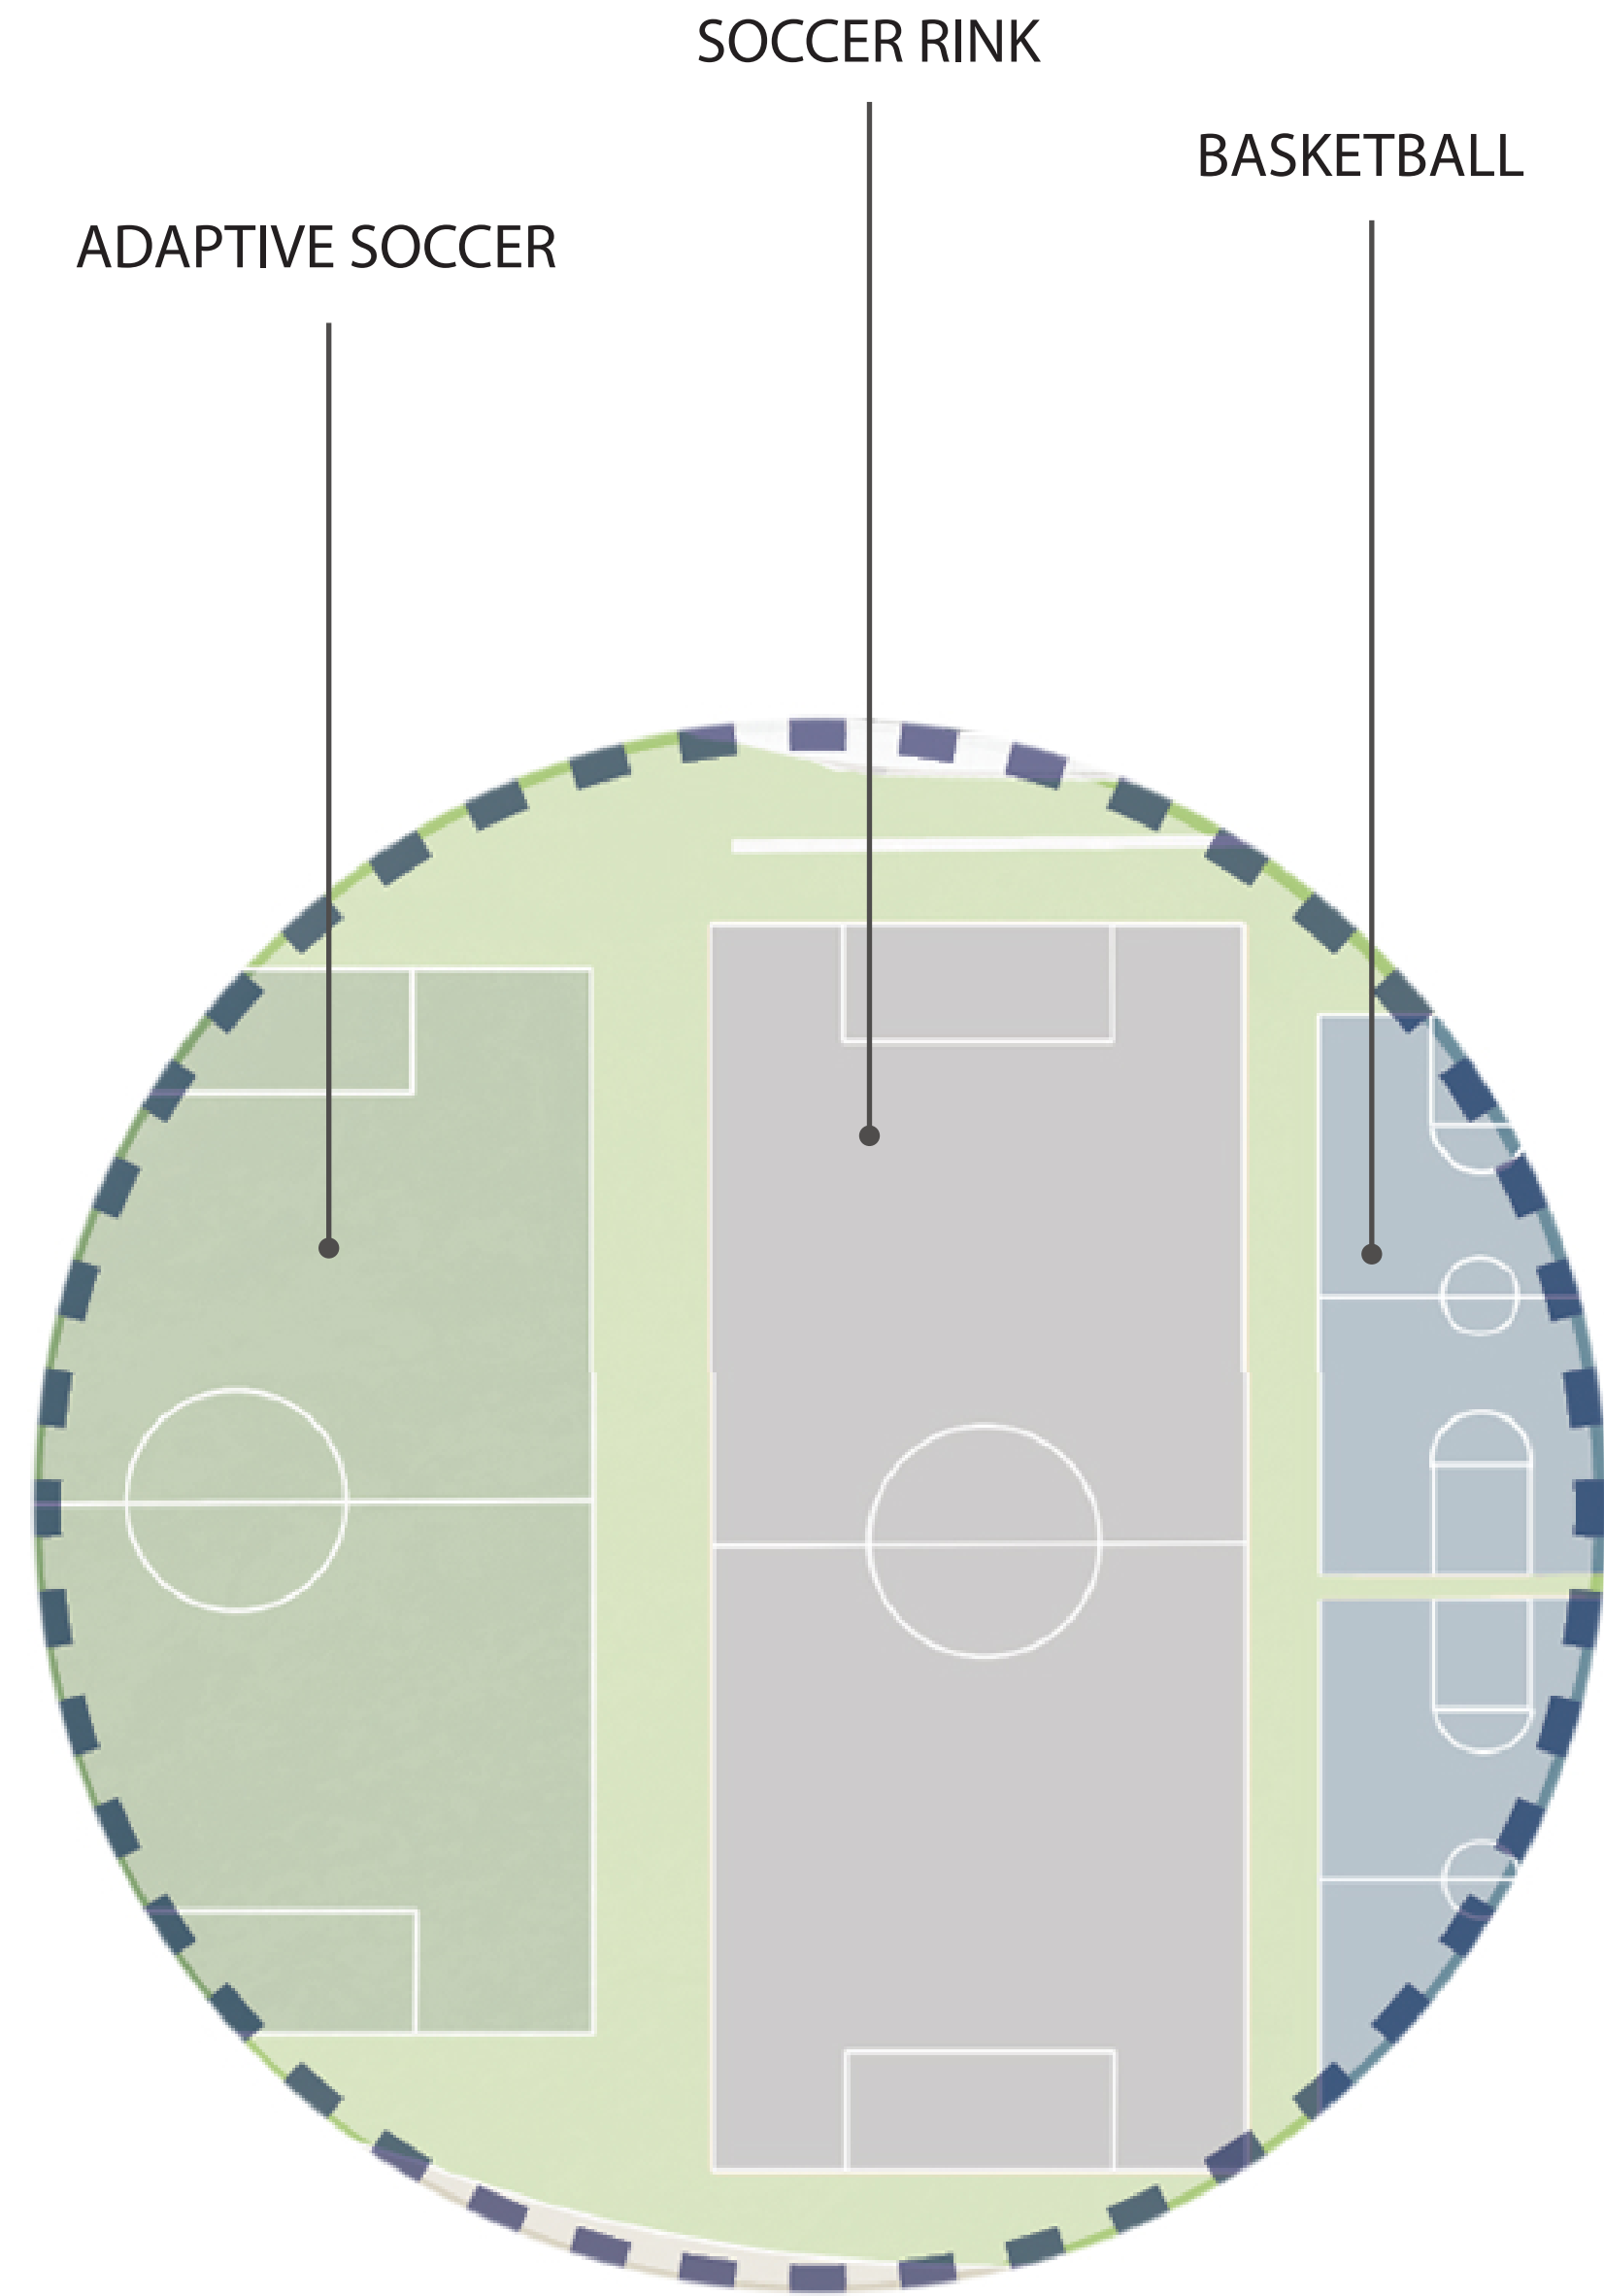

Beeb Ball/Baseball

Drought Tolerant Landscape Area

Soccer (170' x 115')

Shaded Picnic Area

Interactive Sensory Garden

Parking (100 stalls)

Entry Gateway

Plaza

Interactive Water Play

Community Building (10,000 SF)

Decorative Sound Wall

Soccer Rink

Basketball

Restroom

Multi-Use Sport Court

Shaded Bankshot

Stage and Shaded Amphitheater Seating

Shaded 2-5 Year Old Adaptive Play Area

Shaded 5-12 Year Old Adaptive Play Area

ADAPTIVE SOCCER

SOCCER RINK

BASKETBALL

EXHIBIT A: PLAN ENLARGEMENT

SENSORY GARDEN

STAGE

MULTI USE COURT

EXHIBIT B: PLAN ENLARGEMENT

INTERACTIVE WATER PLAY

5-12 PLAY

2-5 PLAY

EXHIBIT C: PLAN ENLARGEMENT

Adaptive Use Park Concept B
Henderson, NV