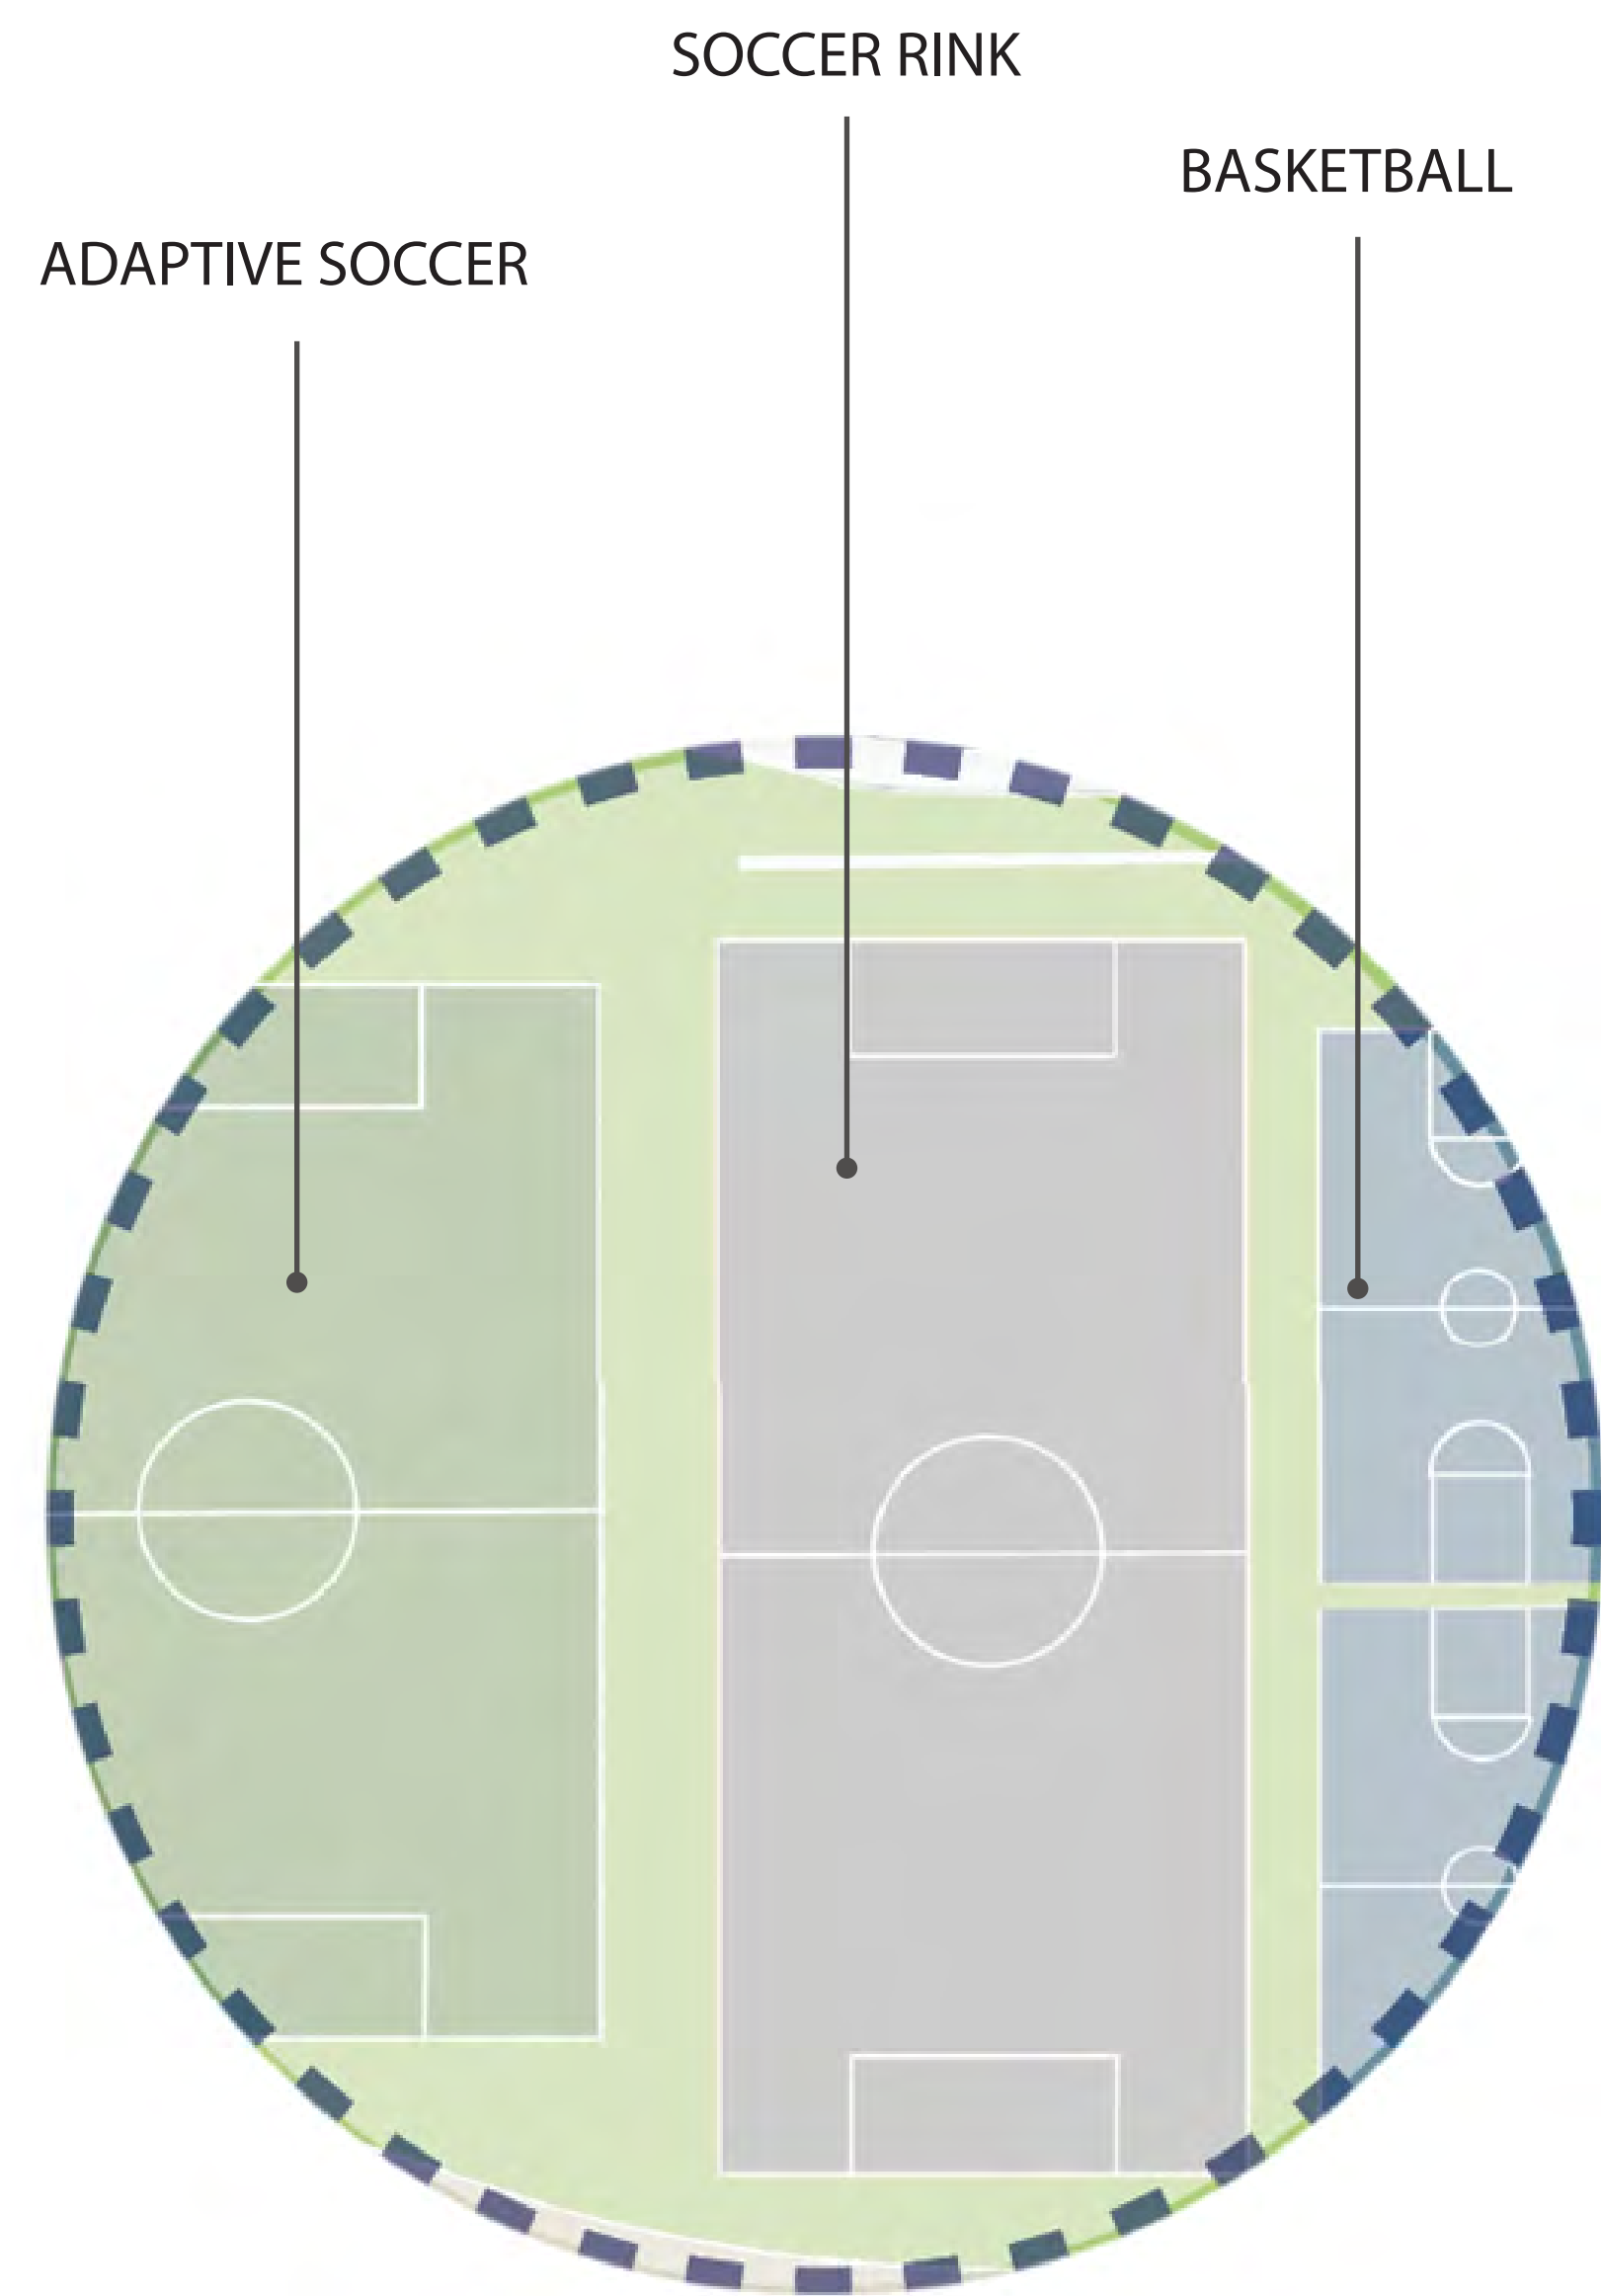

Soccer (170' x 115')
 Beeb Ball/ Baseball

ENLARGEMENT B

Interactive Sensory Garden
 Community Building (10,000 SF)

Shaded Bankshot
 Drop Off
 Plaza
 Entry Gateway

Parking (52 stalls)
 Shaded Picnic Area

ENLARGEMENT A

Shaded 2-5 Year Old Adaptive Play Area

Restroom

Interactive Sensory Landscape Garden

Stage and Small Amphitheater Seating

ENLARGEMENT C

I-515

ADAPTIVE SOCCER

SOCCER RINK

BASKETBALL

EXHIBIT A: PLAN ENLARGEMENT

BANKSHOT

MIRACLE FIELD

BANKSHOT

MIRACLE FIELD

EXHIBIT B: PLAN ENLARGEMENT

2-5 PLAY

5-12 PLAY

SENSORY GARDEN

EXHIBIT C: PLAN ENLARGEMENT