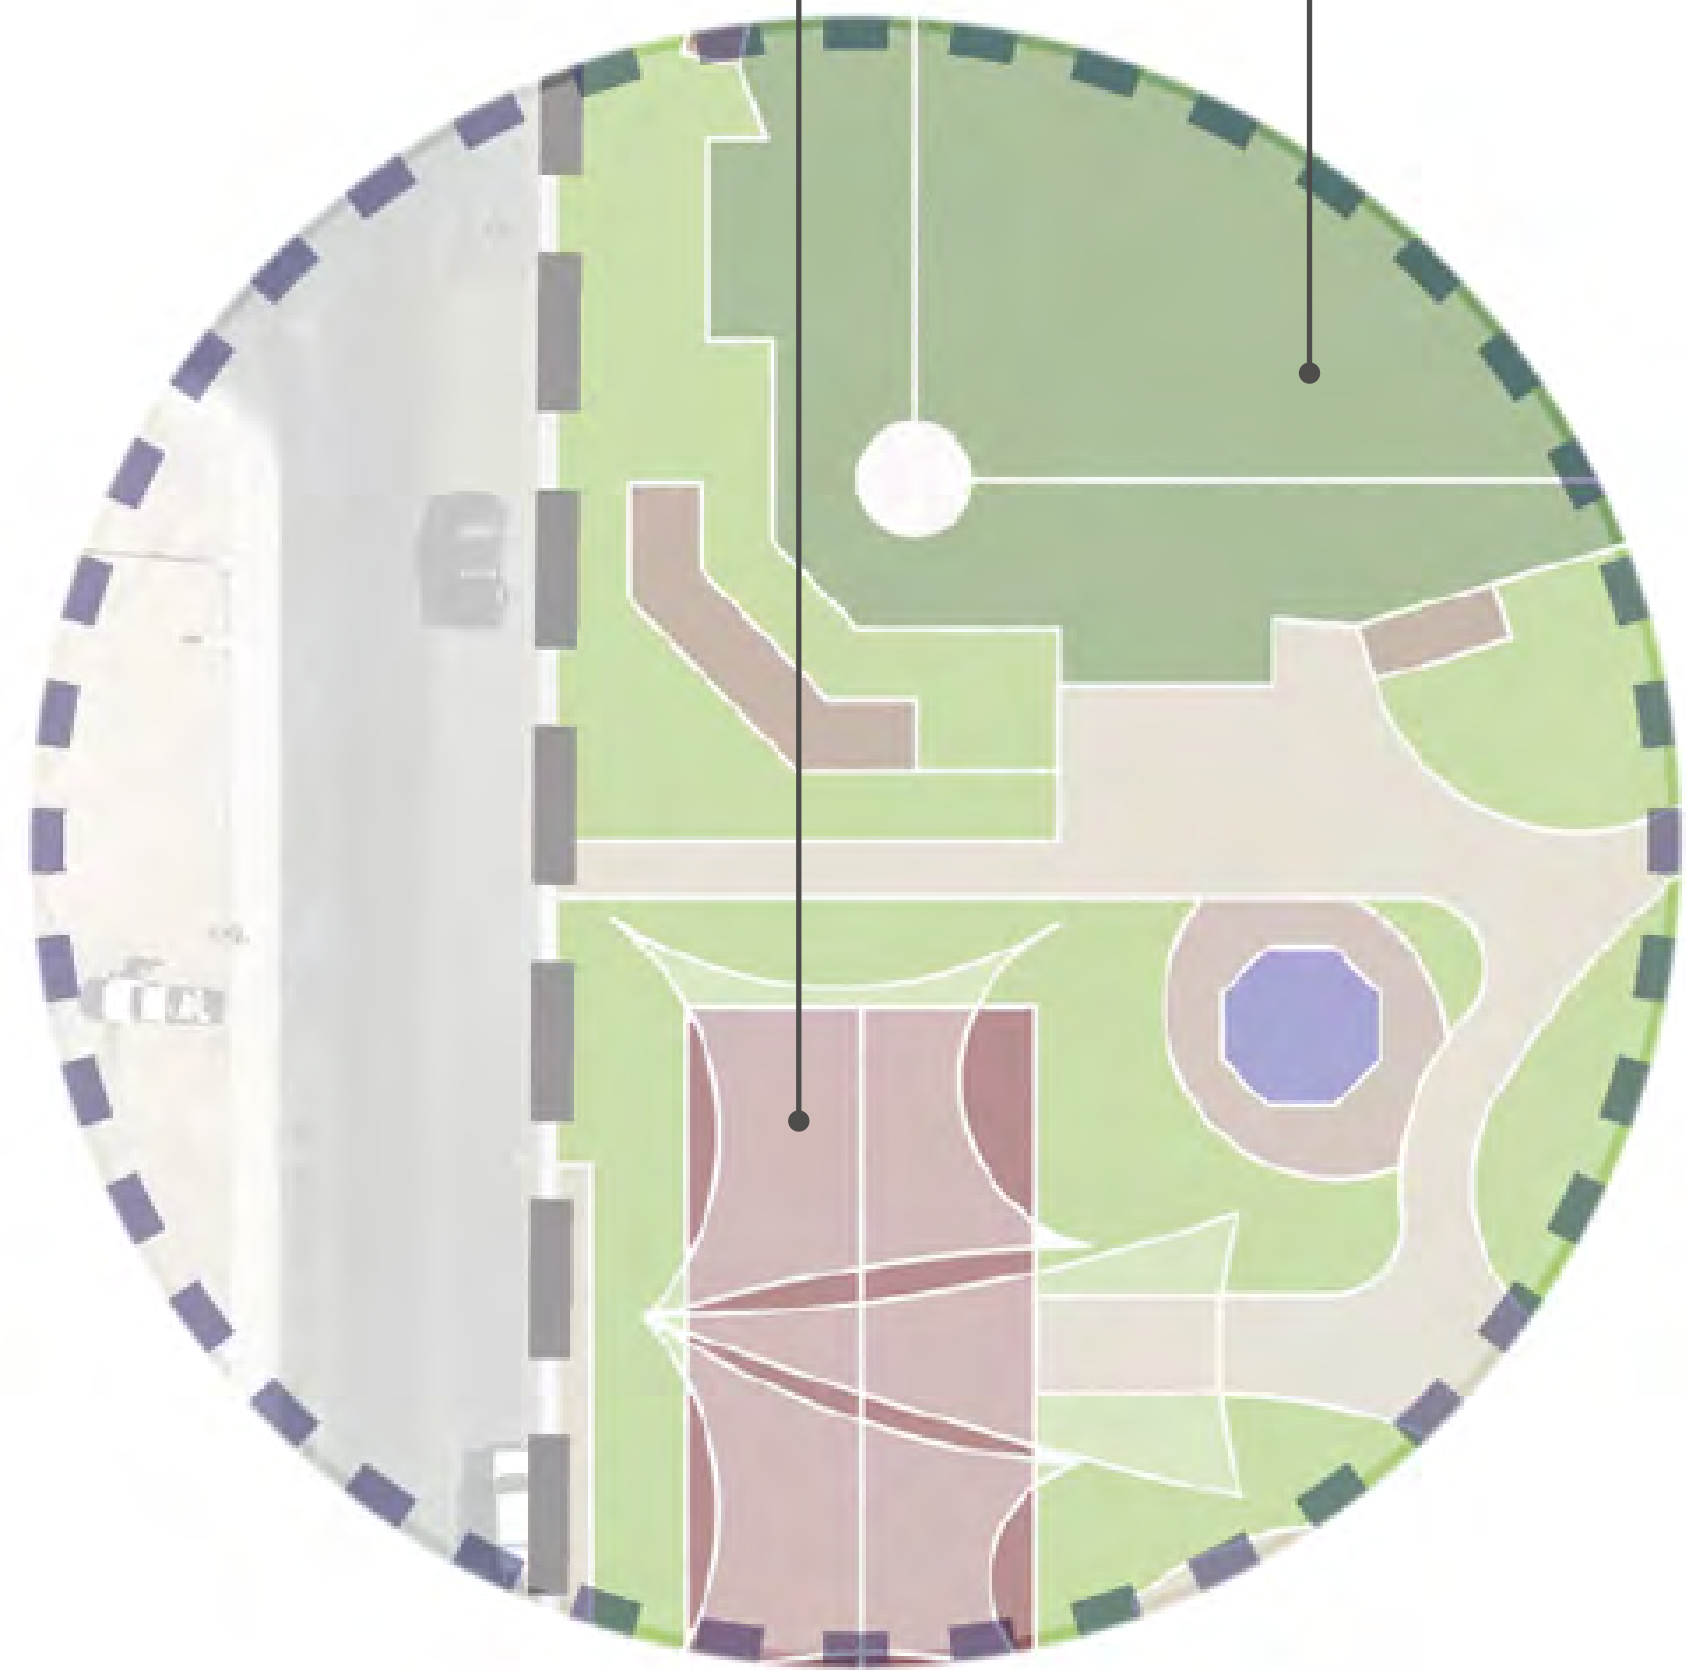

Soccer (170' x 115')
 Beeb Ball/ Baseball

ENLARGEMENT B

Interactive Sensory Garden
 Community Building (10,000 SF)

Shaded Bankshot
 Drop Off
 Plaza
 Entry Gateway

Parking (52 stalls)
 Shaded Picnic Area

ENLARGEMENT A

Shaded 2-5 Year Old Adaptive Play Area

Restroom

Interactive Sensory Landscape Garden

Stage and Small Amphitheater Seating

ENLARGEMENT C

I-515

ADAPTIVE SOCCER

SOCCER RINK

BASKETBALL

EXHIBIT A: PLAN ENLARGEMENT

BANKSHOT

MIRACLE FIELD

BANKSHOT

MIRACLE FIELD

EXHIBIT B: PLAN ENLARGEMENT

2-5 PLAY

5-12 PLAY

SENSORY GARDEN

EXHIBIT C: PLAN ENLARGEMENT